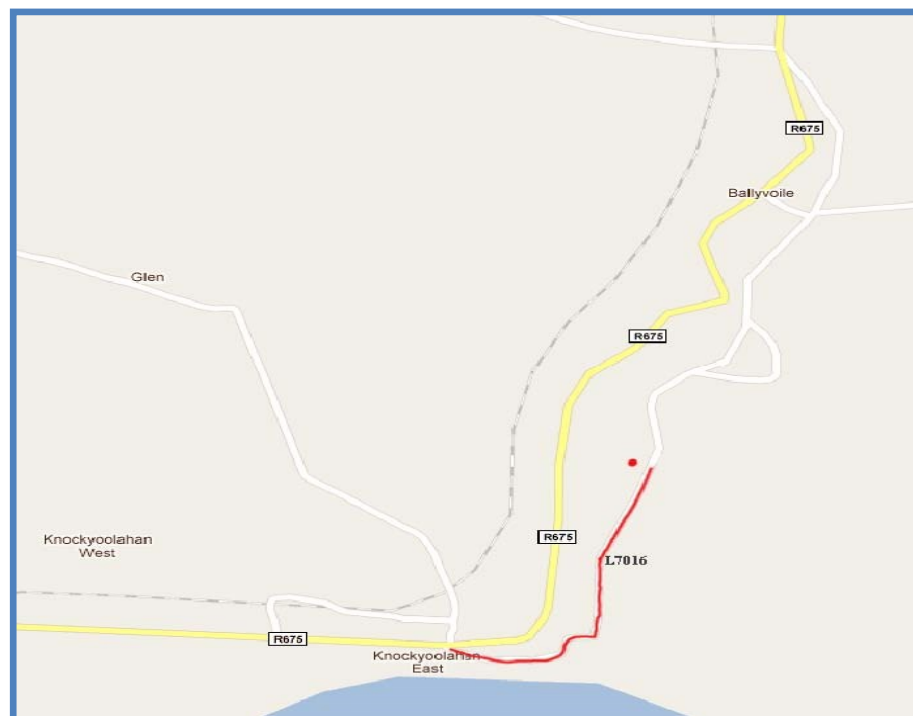

John Lawless,

Ballyvoile, Stradbally, Co. Waterford

X42 HD74

Mob: 087 9246826

e-mail: john@johnlawless.ie

www.johnlawless.ie